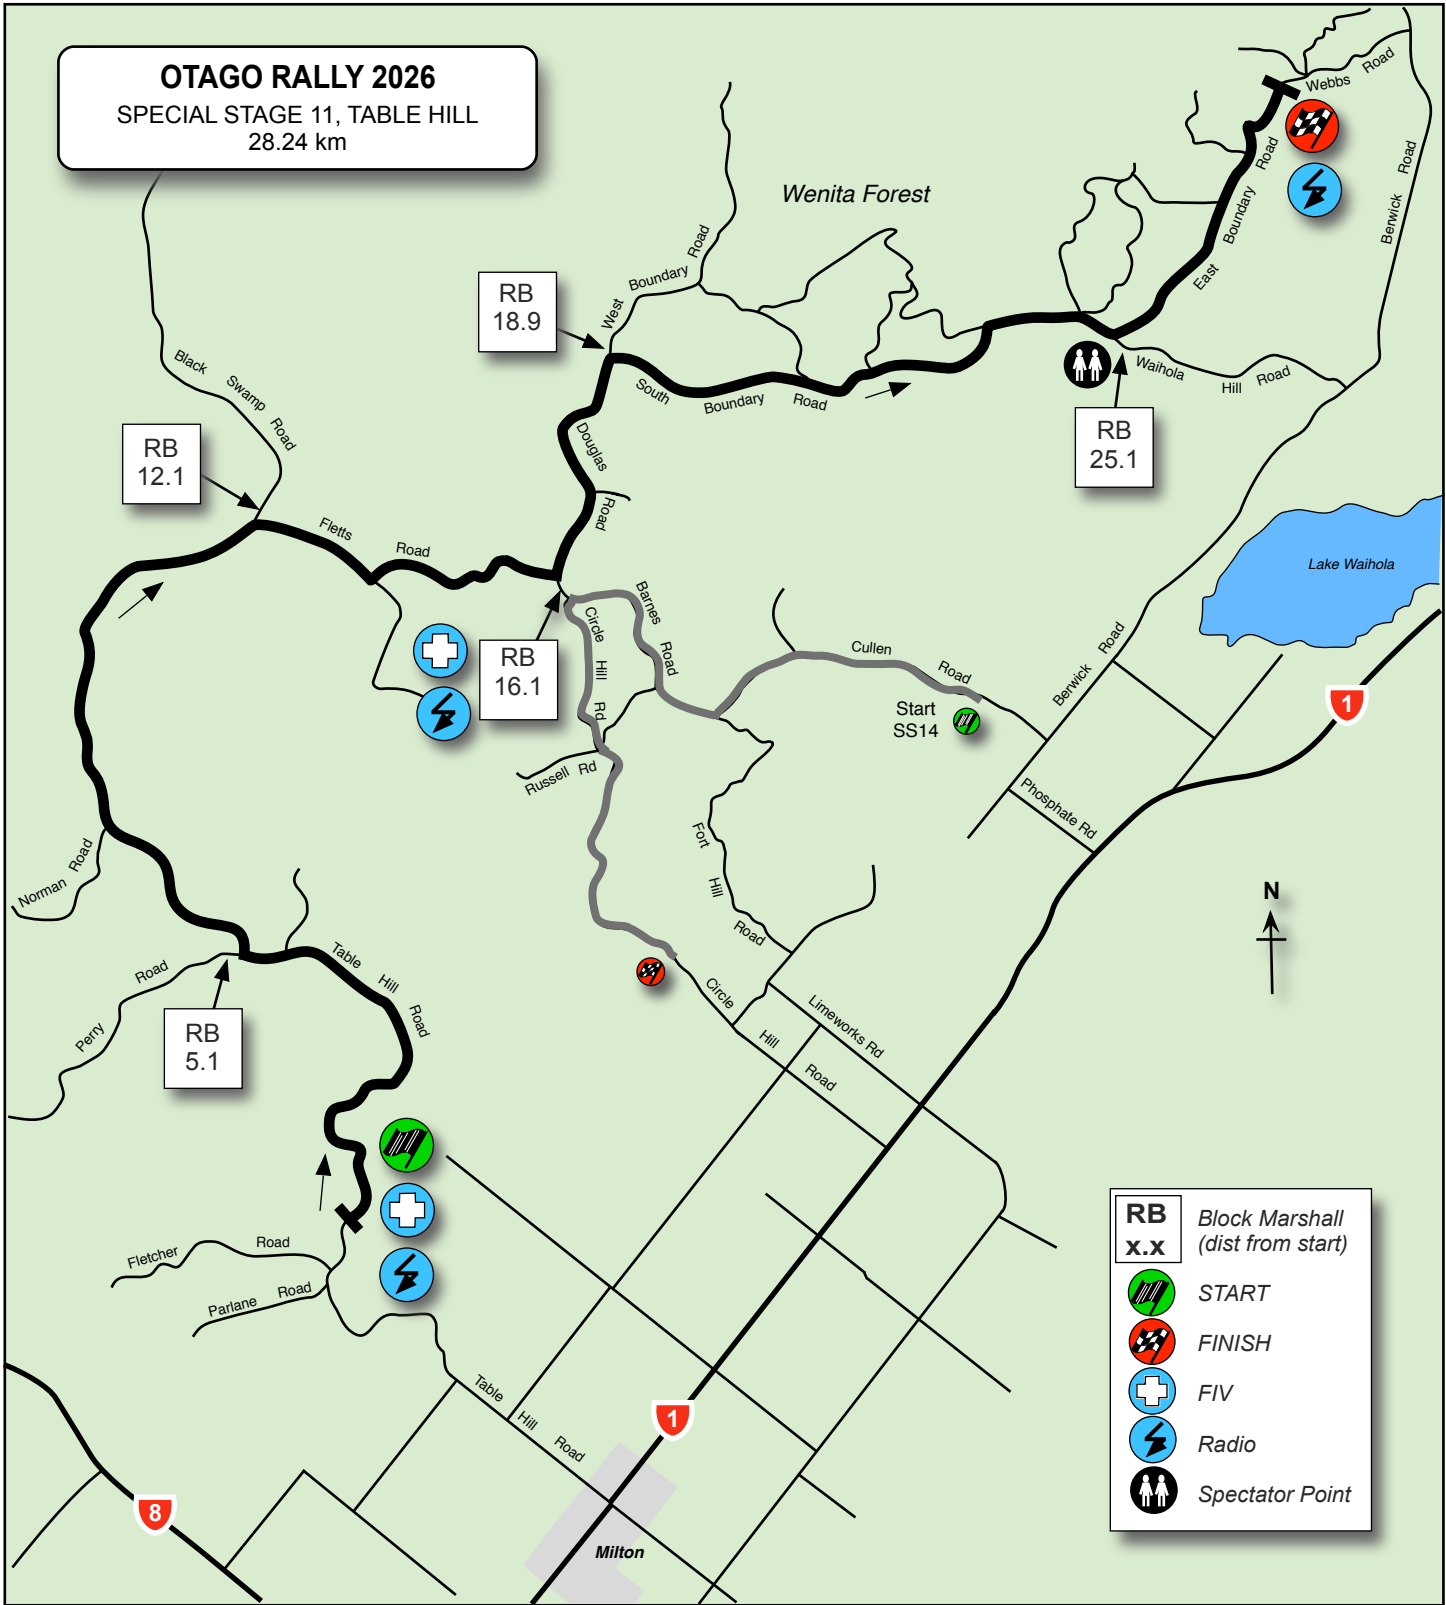

OTAGO RALLY 2026
SPECIAL STAGE 11, TABLE HILL
 28.24 km

RB 18.9

RB 12.1

RB 25.1

RB 16.1

RB 5.1

- | | |
|-------------------------|-------------------------------------|
| RB
x.x | Block Marshall
(dist from start) |
| | START |
| | FINISH |
| | FIV |
| | Radio |
| | Spectator Point |